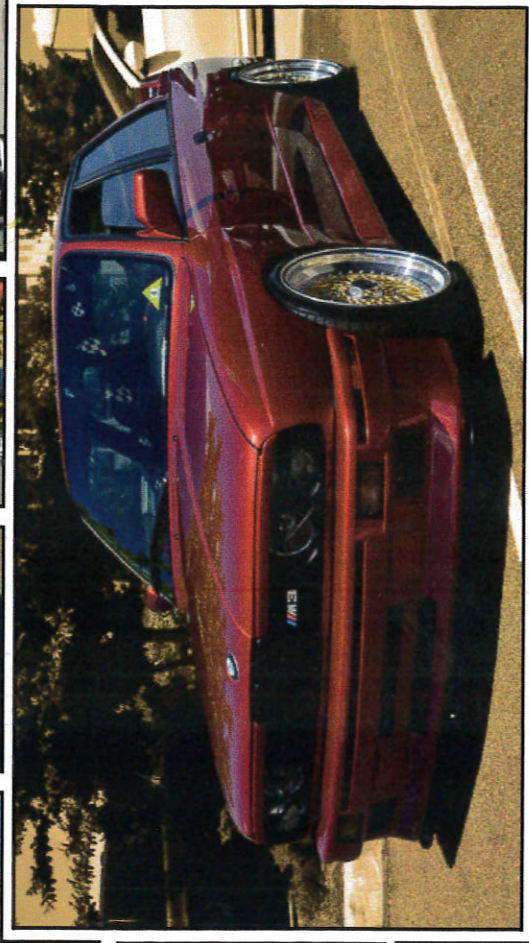

SUNDAY - JUNE 2ND